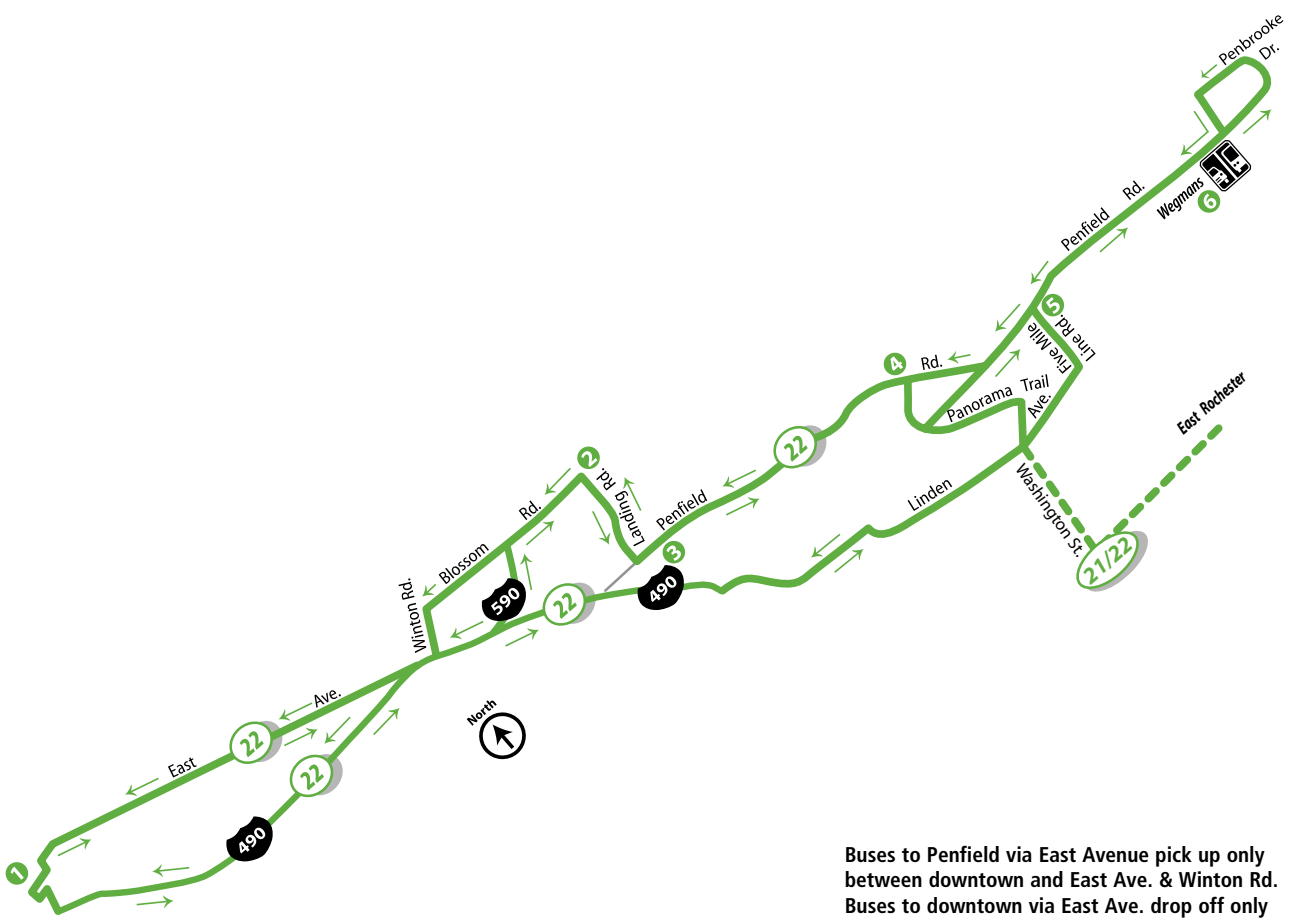

P.M. Times In Bold

Route	Bus Leaves Wegmans Plaza	Bus Leaves Penfield 4 Corners	Bus Leaves Opp. Panorama Plaza Entrance	Bus Leaves Landing and Penfield	Bus Arrives Broad St. Station
	6	5	4	3	1
22X	6:26	6:36	6:43	6:48	D7:05
22X	7:06	7:16	7:23	7:30	D7:48
22X	7:55	8:05	8:10	8:15	D8:30
22E	8:41	8:51	8:56	9:01	9:15
21/22E		10:15	10:20	10:25	10:39
21/22E		11:29	11:34	11:39	11:55
21/22E		1:18	1:23	1:27	1:43
21/22E		L3:35	L3:44		4:04
21/22E		4:35	4:40	4:45	5:01
22X	4:40	4:50	4:55	4:59	5:15
22X	L5:17	L5:27	L5:32		5:52
22X	5:50	6:00	6:04	6:08	6:22
21/22X		7:27	7:31	7:35	7:48
21/22X		11:51		11:59	N12:11

DOWNTOWN STOPS

* DOTTED LINE INDICATES ALTERNATE ROUTE

Route Description:

In the "Route" column, trips marked as Route 22E operate via East Avenue to or from downtown. Trips marked as Route 22X operate via the Rt. 490/590 express route described below. Trips marked as Route 21/22 operate to and from Penfield Four Corners, then via Five Mile Line Rd., Linden Ave., Washington St., to East Rochester & Fairport. Consult Rt. 21 timetable for more details. Route 21/22E operates via East Avenue, and 21/22X operates via Rt. 490/590 express route. Buses operating as Rt. 21/22 leave from Broad Street Station Position 1.

Express Route:

Outbound: (Daily and Saturday) From Broad St. Station via Broad St., South Ave., Route 490 East, Rt. 590 North to Blossom Rd. and local route.
(Nights) From Main & Clinton Northbound via Clinton Ave., Mortimer St., St. Paul St., South Ave., Rt. 490 East, Rt. 590 North to Blossom Rd. and local route.
Inbound: (Daily and Saturday) From Penfield via local route to Winton Rd. then via Rt. 490 West, Broadway, South Union St., and Broad St. to the Broad St. Station.

Buses to Penfield via East Avenue pick up only between downtown and East Ave. & Winton Rd. Buses to downtown via East Ave. drop off only between East Ave. & Winton Rd. and downtown.