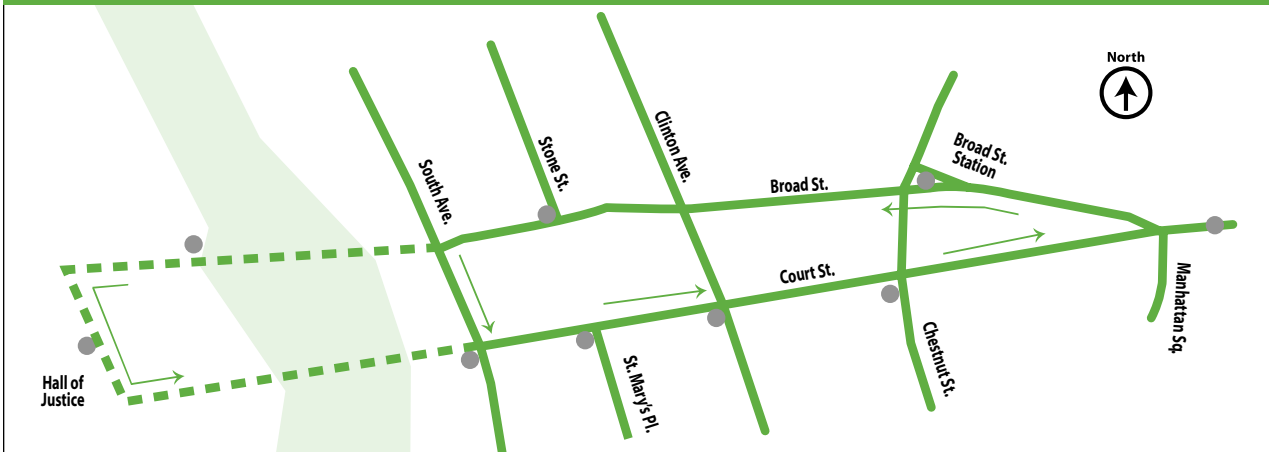

Route	Bus Leaves Broad St. Station	Bus Leaves Landing and Blossom	Bus Leaves Panorama Plaza Entrance	Bus Leaves Penfield 4 Corners	Bus Arrives Wegmans Plaza
	1	2	4	5	6
22X	5:49	6:01	6:08	6:13	6:16
22X	L6:26			6:51	6:54
22X	L7:14			7:39	7:42
22X	8:05	8:16	8:23	8:28	8:31
21/22E	8:45	9:02	9:09	9:14	
21/22E	9:55	10:12	10:19	10:24	
21/22E	11:40	11:58	12:05	12:10	
21/22E	1:45	2:03	2:10	2:15	
21/22E	3:05	3:23	3:30	3:35	
22X	D4:05	4:21	4:29	4:34	4:38
22X	D4:40	4:56	5:04	5:11	5:15
22X	D5:15	5:31	5:38	5:45	5:49
21/22X	D6:00	6:15	6:23	6:29	
21/22X	H10:28	10:37	10:43	10:46	

P.M. Times In Bold

Route	Bus Leaves Wegmans Plaza	Bus Leaves Penfield 4 Corners	Bus Leaves Opp. Panorama Plaza Entrance	Bus Leaves Landing and Penfield	Bus Arrives Broad St. Station
	6	5	4	3	1
22X	6:26	6:36	6:43	6:48	D7:05
22X	7:06	7:16	7:23	7:30	D7:48
22X	7:55	8:05	8:10	8:15	D8:30
22E	8:41	8:51	8:56	9:01	9:15
21/22E		10:15	10:20	10:25	10:39
21/22E		11:29	11:34	11:39	11:55
21/22E		1:18	1:23	1:27	1:43
21/22E		L3:35	L3:44		4:04
21/22E		4:35	4:40	4:45	5:01
22X	4:40	4:50	4:55	4:59	5:15
22X	L5:17	L5:27	L5:32		5:52
22X	5:50	6:00	6:04	6:08	6:22
21/22X		7:27	7:31	7:35	7:48
21/22X		11:51		11:59	N12:11

DOWNTOWN STOPS

* DOTTED LINE INDICATES ALTERNATE ROUTE

Route Description:

In the "Route" column, trips marked as Route 22E operate via East Avenue to or from downtown. Trips marked as Route 22X operate via the Rt. 490/590 express route described below. Trips marked as Route 21/22 operate to and from Penfield Four Corners, then via Five Mile Line Rd., Linden Ave., Washington St., to East Rochester & Fairport. Consult Rt. 21 timetable for more details. Route 21/22E operates via East Avenue, and 21/22X operates via Rt. 490/590 express route. Buses operating as Rt. 21/22 leave from Broad Street Station Position 1.