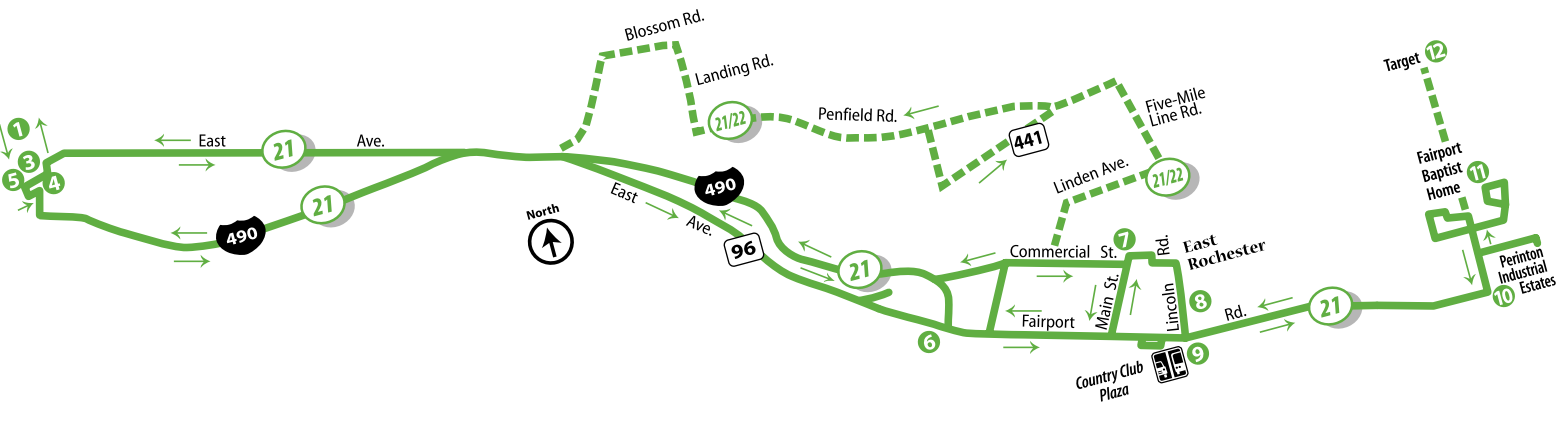

21 Fairport — Saturdays

Downtown to Fairport

Route	Bus Leaves Broad St. Station	Bus Leaves E. Rochester Main & Commercial	Bus Leaves Fairport Village Hall	Bus Leaves Fairport Baptist Home	Bus Arrives Target
	4	7	10	11	12
21/22	DP6:17	6:49	6:58	7:01	
21/22	P8:00	8:27	8:36	8:39	8:43
21/22	P9:40	10:10	10:19	10:22	10:26
21/22	P11:20	11:48	11:57	12:00	
21/22	P1:00	1:26	1:35	1:39	1:43
21/22	P2:40	3:08	3:17	3:21	3:26
21/22	P4:20	4:46	4:55	4:59	5:03
21/22	P6:00	6:26	6:34	6:38	6:42
21/22	GP10:28	10:57	11:05	P11:09	11:13

P.M. Times In Bold

Fairport to Downtown

Route	Bus Leaves Fairport Baptist Home	Bus Leaves Target	Bus Leaves Fairport Village Hall	Bus Leaves E. Rochester Commercial & Garfield	Bus Arrives Broad St. Station
	11	12	10	7	4
21/22	P7:09		P7:16	7:25	7:51
21/22	P8:39	P8:48	P9:00	P9:09	9:35
21/22	P10:22	P10:28	P10:40	P10:49	11:15
21/22	P12:13		P12:20	P12:29	12:55
21/22	P1:39	P1:50	P2:00	P2:09	2:35
21/22	P3:21	P3:28	P3:38	P3:47	4:15
21/22	P5:11		P5:18	P5:27	5:55
21/22	P6:38	P6:43	P6:53	P7:02	C7:29
21/22	P11:09	P11:29	P11:39	P11:48	C12:14

Bus For A Buck

We are making it easier and more affordable for our customers to ride RTS. We are proud to cut the fare to just one dollar and introduce Bus for a Buck. Check out money saving options that an unlimited ride Freedom Pass offers at www.rgrrta.com

- $ 1.00 Adult Fare
- $ 3.00 All-Day Unlimited Freedom Pass
- $ 12.00 Stored-Value Pass
- $ 14.00 Adult 5-Day Unlimited Freedom Pass
- $ 56.00 Adult 31-Day Unlimited Freedom Pass
- Seniors 65+ and persons with disabilities pay half fare with a Medicare, SCAC, Low-fare or RTS Half-Fare Card — Monday-Friday from 9:00am-3:30pm and after 6:30pm and all day Saturday, Sunday and Holidays
- $ 1.50 Senior/Disabled All-Day Unlimited Freedom Pass
- $ 7.00 Senior/Disabled 5-Day Unlimited Freedom Pass
- $ 28.00 Senior/Disabled 31-Day Unlimited Freedom Pass
- Free Children age 6-11
- Free Children age 5 and under (Limit — 3 children per fare-paying adult)

RTS operates on a Sunday schedule on New Year's Day, Memorial Day, Independence Day, Labor Day, Thanksgiving, and Christmas Day. Holidays not listed above operate on a regular RTS schedule.

RTS Customer Service Information

Call:
288-1700 / 888-288-3777
(TDD Customers 654-0210)

Online:
Visit our Website at www.rgrrta.com or
Email us at rtscustomerservice@rgrrta.com

Write:
RTS Customer Service Center
1372 East Main Street
Rochester, NY 14609

Loose Something?
Call Lost & Found at 654-0610

RTS Trip Planner

www.rgrrta.com

Driving Excellence

Through our Driving Excellence program we have made many customer service improvements and your comments will help us to continue Driving Excellence. Your suggestions are important. So please tell us what you think!

All service on this route is wheelchair accessible.