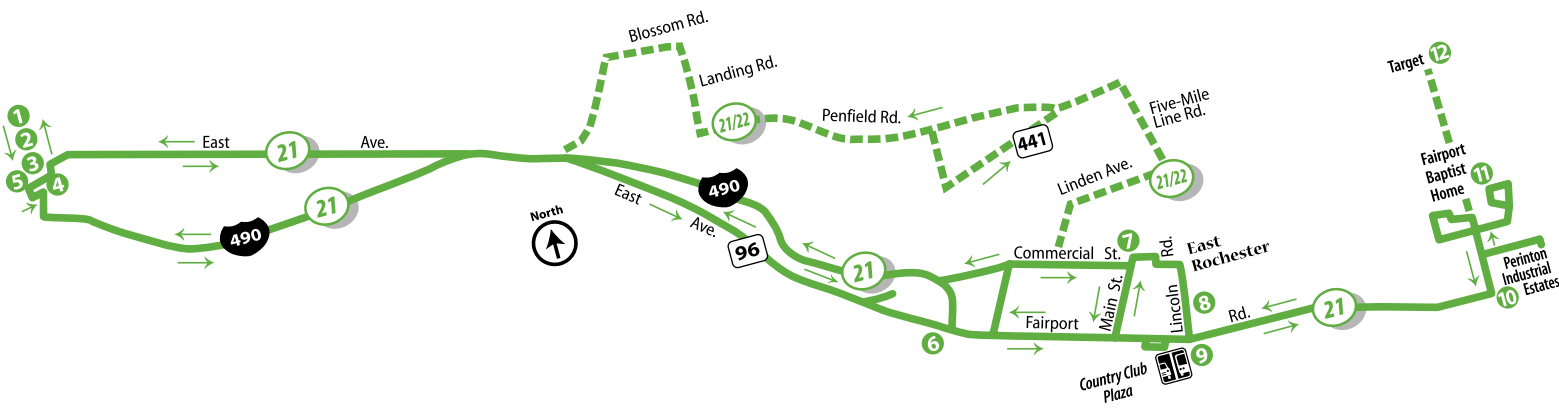

21 Fairport — Saturdays

Downtown to Fairport

Route	Bus Leaves Broad St. Station	Bus Leaves E. Rochester Main & Commercial	Bus Leaves Fairport Village Hall	Bus Leaves Fairport Baptist Home	Bus Arrives Target
	4	7	10	11	12
21/22	BDP6:17	B6:49	B6:58	B7:01	
21/22	P8:00	8:27	8:36	8:39	8:43
21/22	P9:40	10:10	10:19	10:22	10:26
21/22	BP11:20	B11:48	B11:57	12:06	
21/22	P1:00	1:26	1:35	1:39	1:43
21/22	P2:40	3:08	3:17	3:21	3:26
21/22	BP4:20	B4:46	B4:55	5:04	
21/22	P6:00	6:26	6:34	6:38	6:42
21/22	GP10:28	10:57	11:05	P11:09	11:13

Fairport to Downtown

Route	Bus Leaves Fairport Baptist Home	Bus Leaves Target	Bus Leaves Fairport Village Hall	Bus Leaves E. Rochester Commercial & Garfield	Bus Arrives Broad St. Station
	11	12	10	7	4
21/22	BP7:05		P7:16	7:25	7:51
21/22	P8:39	P8:48	P9:00	P9:09	9:35
21/22	P10:22	P10:28	P10:40	P10:49	11:15
21/22	P12:13		P12:20	P12:29	12:55
21/22	P1:39	P1:50	P2:00	P2:09	2:35
21/22	P3:21	P3:28	P3:38	P3:47	4:15
21/22	P5:11		P5:18	P5:27	5:55
21/22	P6:38	P6:43	P6:53	P7:02	C7:29
21/22	P11:09	P11:29	P11:39	P11:48	C12:14

P.M. Times In Bold

Bus For A Buck

We are making it easier and more affordable for our customers to ride RTS. We are proud to cut the fare to just one dollar and introduce Bus for a Buck. Check out money saving options that an unlimited ride Freedom Pass offers at www.rgrrta.com

- $ 1.00 Adult Fare
- $ 3.00 All-Day Unlimited Freedom Pass
- $ 12.00 Stored-Value Pass
- $ 14.00 Adult 5-Day Unlimited Freedom Pass
- $ 56.00 Adult 31-Day Unlimited Freedom Pass
- Seniors 65+ and persons with disabilities pay half fare with a Medicare, SCAC Low-fare or RTS Half-Fare Card — Monday-Friday from 9:00am-3:30pm and after 6:30pm and all day Saturday, Sunday and Holidays
- $ 1.50 Senior/Disabled All-Day Unlimited Freedom Pass
- $ 7.00 Senior/Disabled 5-Day Unlimited Freedom Pass
- $ 28.00 Senior/Disabled 31-Day Unlimited Freedom Pass
- Free Children age 6-11
- Free Children age 5 and under (Limit — 3 children per fare-paying adult)

RTS operates on a Sunday schedule on New Year's Day, Memorial Day, Independence Day, Labor Day, Thanksgiving, and Christmas Day. Holidays not listed above operate on a regular RTS schedule.

RTS Customer Service Information

Call:
288-1700 / 888-288-3777
(TDD Customers 654-0210)

Online:
Visit our Website at www.rgrrta.com or
Email us at rts.customerservice@rgrrta.com

Write:
RTS Customer Service Center
1372 East Main Street
Rochester, NY 14609

Loose Something?
Call Lost & Found at 654-0610

RTS Trip Planner

www.rgrrta.com
Trip Planner is a convenient, easy way to get around town and save fuel. For RTS Trip Planning, visit www.rgrrta.com, enter your departure and destination information and we'll provide you with your best RTS trip option.

Driving Excellence

Through our Driving Excellence program we have made many customer service improvements and your comments will help us to continue Driving Excellence. Your suggestions are important. So please tell us what you think!
All service on this route is wheelchair accessible.