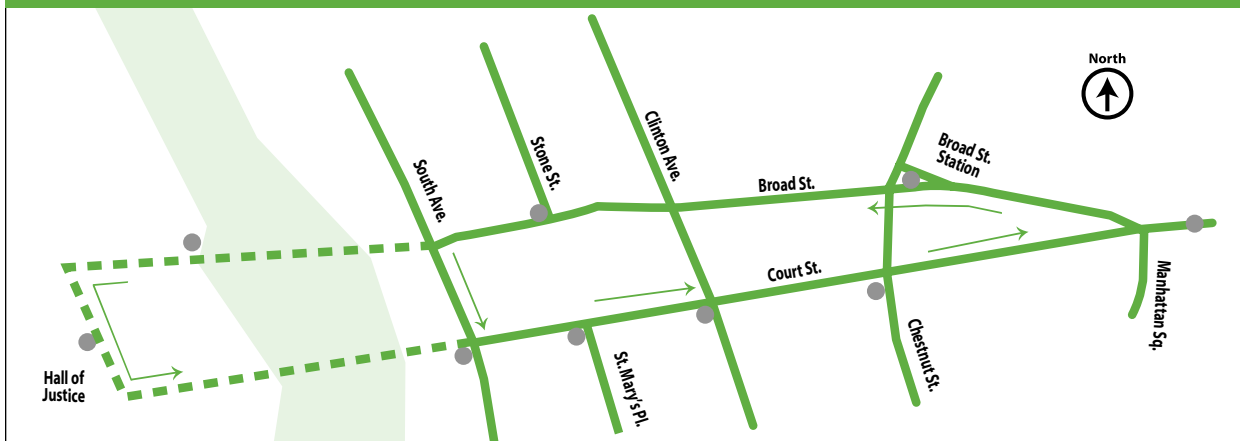

Fairport to Downtown

Route	Bus Leaves Fairport Baptist Home	Bus Leaves Fairport Village Hall	Bus Leaves Country Club Plaza	Bus Leaves Lincoln & Beaufort	Bus Leaves E. Rochester Commercial & Garfield	Bus Leaves Rts. 490 & Rt. 31F Park & Ride	Bus Leaves Broad St. Station	Bus Leaves Broad & Exchange Hall of Justice	Bus Leaves Kodak Office	Bus Leaves Kodak Park (Palm St.) Bldg. 28	Bus Leaves Kodak Park Eastman Loop Gate 24
	11	10	9	8	7	6	4	5	3	2	1
21EAST	5:38	5:45		5:50	5:54	5:59	6:15	6:19			
21X	6:32	6:39	M6:45		6:51	6:56	7:09	7:14			
92						6:58	7:15	E7:20	7:22	7:30	7:31
21X	7:02	7:10	7:19	7:21	7:27	7:32	7:45				
92						7:33	7:50	E7:53			
21X	7:30	7:38	M7:47		7:55	8:00	8:15	8:18			
92						8:03	8:20	E8:23			
21X	B8:00	8:14	8:23	8:24	8:29	8:34	8:49	8:52			
92						8:35	8:50	E8:55			
21X	8:36	8:44	8:50	8:51	8:56	9:01	9:15				
21/22EAST		P9:57	P10:03	10:04	P10:08		10:39				
92						10:25	10:36				
21/22EAST	ATP10:46	P11:10	P11:16	P11:17	P11:22		11:55				
21/22EAST	BATP12:36	P12:59	PM1:05		P1:11		1:43				
21/22EAST	BATP3:00	P3:37	P3:43	P3:46	P3:50		4:15				
92						3:45	3:56				
21X	B4:32	4:46		4:52	4:57		5:10				
21X	F4:54	5:19		5:25	5:29		5:42				
21X	5:34	5:43		5:49	5:53		6:06				
21X	5:53	6:02		6:08		Y6:12					
92						6:52	G7:03				
21/22X		7:12		7:17	7:20		7:48				
21/22X	FPT11:07	P11:40		P11:45	P11:48		C12:12				

P.M. Times In Bold

DOWNTOWN STOPS

BE SURE TO CHECK THE "ROUTE" COLUMN FOR YOUR TRIPS. NOT ALL TRIPS SERVE EVERY POINT.

* DOTTED LINE INDICATES ALTERNATE ROUTE