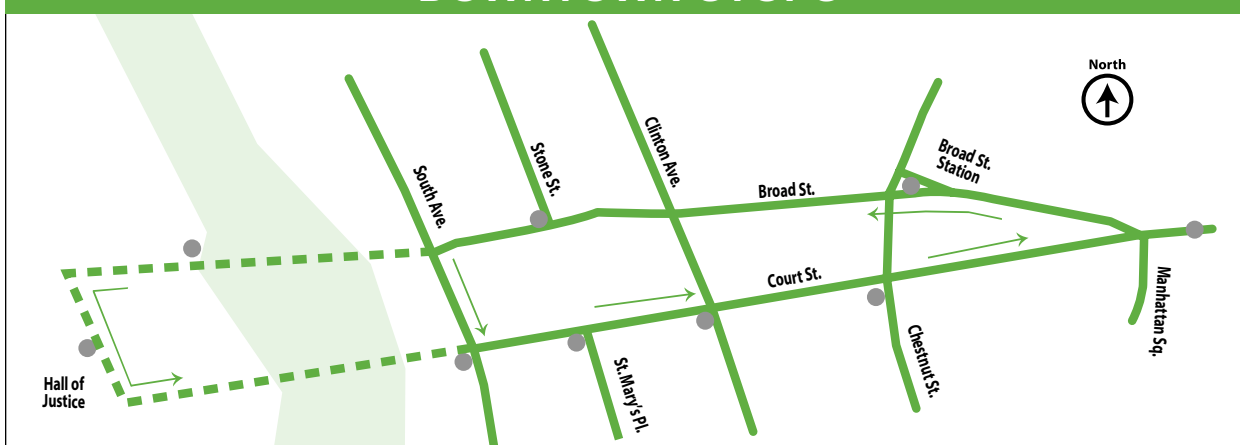

P.M. Times In Bold

- EAST Operates between downtown and East Rochester via East Avenue and Fairport Rd. to Roosevelt Rd. Buses to Fairport pick up only between downtown and East Ave. & Fairport Rd. Buses to downtown drop off only between East Ave. & Fairport Rd. and downtown
- X Operates between downtown and East Rochester via Route 490 East and Fairport Rd. to Roosevelt Rd.
- XC Operates between downtown and East Rochester via Route 490 East and East Rochester exit straight to Commercial St. NO SERVICE TO ROOSEVELT RD.
- 92 Operates via Route 490 East to Park and Ride lot at Routes 490 and 31F, then to Perinton/Eastview/Bushnell's Basin.
- 21/22 Operates via Penfield. Buses use Washington St., Linden Ave., Five Mile Line Rd., Penfield Rd., N. Landing Rd., Blossom Rd. and Rt. 590 (outbound) or Winton Rd. (inbound) to Rt. 490 and downtown. Buses operating as Rt 21/22 leave from Broad Street Station Position 1.

BE SURE TO CHECK THE "ROUTE" COLUMN FOR YOUR TRIPS. NOT ALL TRIPS SERVE EVERY POINT.

DOWNTOWN STOPS

* DOTTED LINE INDICATES ALTERNATE ROUTE