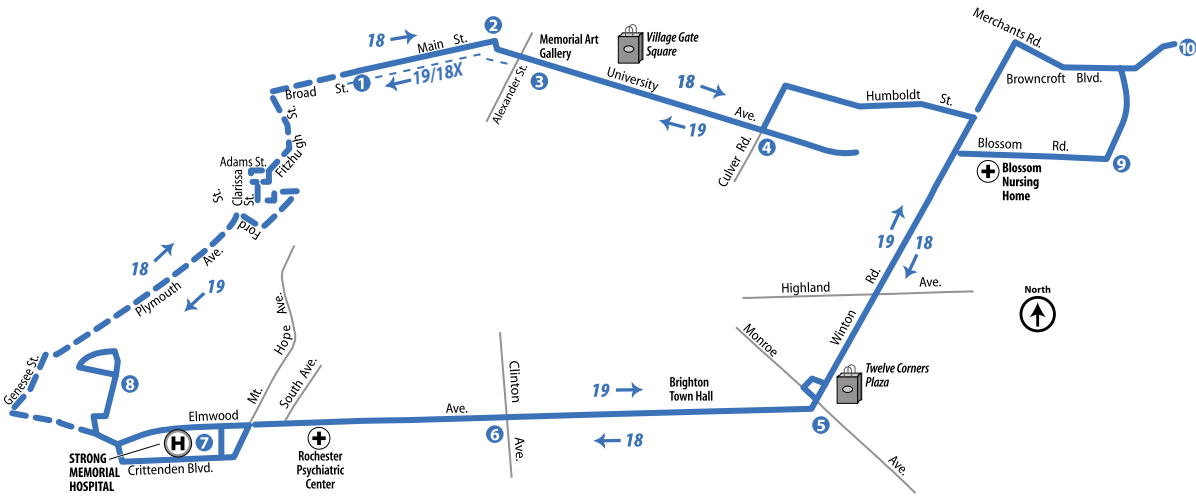

P.M. Times In Bold

1. **Special Travel Codes**
2. **E** Bus operates Wednesday only.
   - **M** To Monroe Ave. and Winton Rd. only. Westbound buses operate via Monroe Ave., Rhinecliff Dr. and Varinna Dr. to Winton Rd.
   - **N** Bus operates Monday, Tuesday and Thursday only.
   - **P** Bus operates Monday, Tuesday, Thursday & Friday only.
   - **R** Operates via University Ave. to Blossom Rd.
   - **S** Via School of the Arts. Bus operates via Main St. & Prince St. to University Ave. No service on University Ave. between Main & Prince.
3. Bus operates to/from Main & Prince St. at time indicated.
4. Daily service to Browncroft Terminal operates as part of Route 8 E. Main until 6:30 P.M. and then becomes part of the 18/19 routes. Monday-Friday from 5:40 A.M.-6:30 P.M. routes 18 and 19 operate in a continuous loop. Route 18 buses operate from downtown via University Ave., Winton Rd. and Elmwood Ave. to Strong Hospital and the University of Rochester and continue via S. Plymouth Ave. to downtown. Route 19 buses operate from downtown via S. Plymouth Ave. to the University of Rochester and Strong Hospital, returning downtown via Elmwood Ave., Winton Rd. and University Ave. (See map for full route details.) University Ave. buses going downtown will display a 19 Plymouth sign; buses leaving downtown will display an 18 University sign.
5. ETS Routes do not operate on the following days:
   1/18, 2/15-2/19, 4/2/2010

18/19 University — Weekday Evenings

18 Downtown to University

19 University to Downtown

From Route	Bus Leaves Main and Clinton	Bus Leaves University & Culver	Bus Leaves Blossom & Newcastle	Bus Arrives Browncroft Terminal	To Route
18					18
18	R7:05	R7:13	7:22	7:25	18
18	R8:12	R8:19	8:25	8:31	18
18	R9:19	R9:26	9:36	9:39	18
18	R10:26	R10:33	10:42	10:45	18
18	11:33	11:40	11:46	11:49	18
18	12:41	12:48	12:54	12:57	18

From Route	Bus Leaves Blossom & Newcastle	Bus Leaves Browncroft Terminal	Bus Leaves University & Culver	Bus Arrives Main and Clinton	To Route
18					18
18	7:40	R7:43	R7:56	8:03	18
18	8:51	R8:54	R9:07	9:14	18
18	9:59	R10:02	R10:14	10:21	18
18	11:08	11:11	11:21	11:28	18
18	12:16	12:19	12:29	12:36	18

P.M. Times In Bold

P.M. Times In Bold